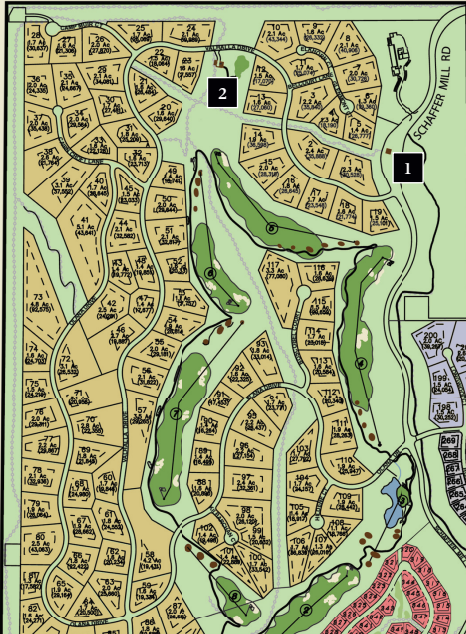

COMMUNITY HOMESITE MAP

WESTERN RIDGE

LODGE CABINS

PUTTING PARK

CREEK ESTATES

CAMP CABINS

MEADOW ESTATES

LAKE CABINS

MOUNTAIN VIEW ESTATES

1 • GATEHOUSE

5 • SPORTS FIELD

9 • FAZIO GOLF COURSE

2 • LOST LIBRARY

6 • FAMILY BARN

10 • CAMP LODGE

3 • PUTTING PARK

7 • FISHING LAKE

11 • TENNIS PAVILION

4 • PARK PAVILION

8 • STARTER PAVILION

12 • LOOKOUT LODGE