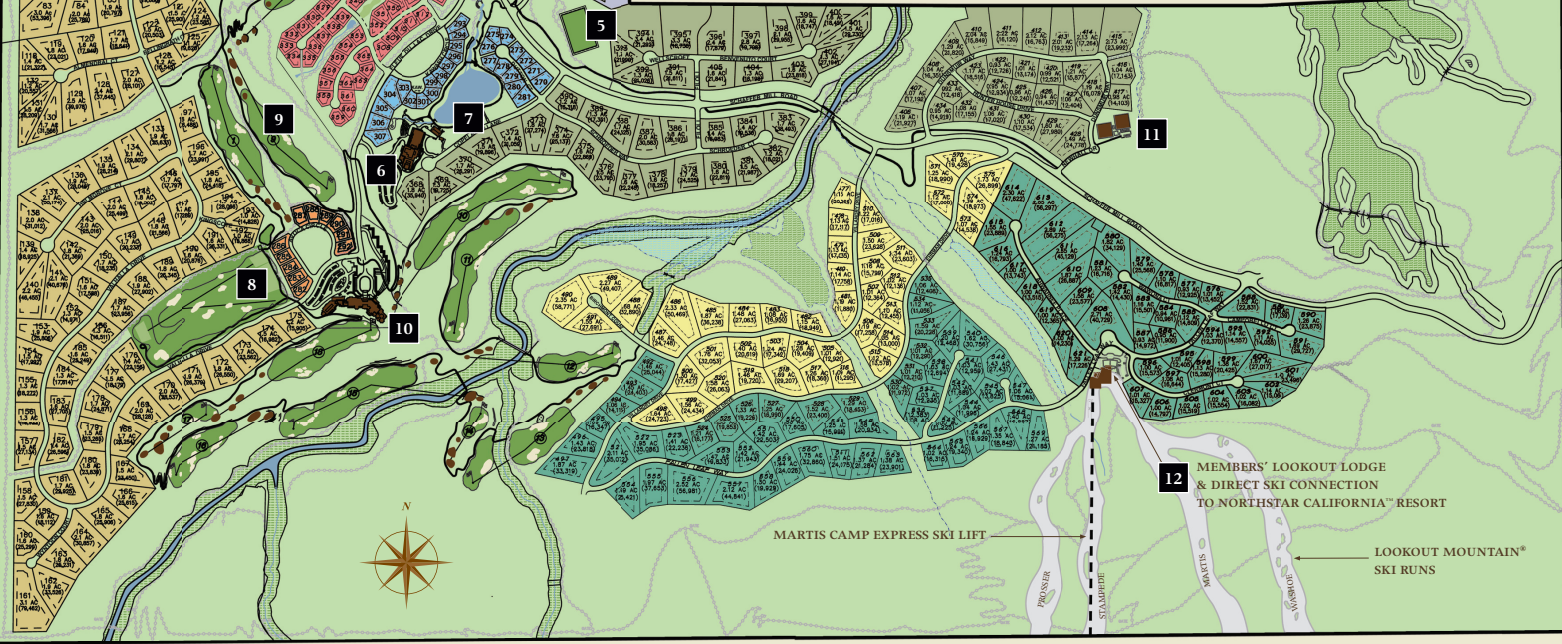

COMMUNITY HOMESITE MAP

WESTERN RIDGE

LODGE CABINS

PUTTING PARK

CREEK ESTATES

CAMP CABINS

MEADOW ESTATES

LAKE CABINS

MOUNTAIN VIEW ESTATES

1 • GATEHOUSE

5 • SPORTS FIELD

9 • FAZIO GOLF COURSE

2 • LOST LIBRARY

6 • FAMILY BARN

10 • CAMP LODGE

3 • PUTTING PARK

7 • FISHING LAKE

11 • TENNIS PAVILION

4 • PARK PAVILION

8 • STARTER PAVILION

12 • LOOKOUT LODGE