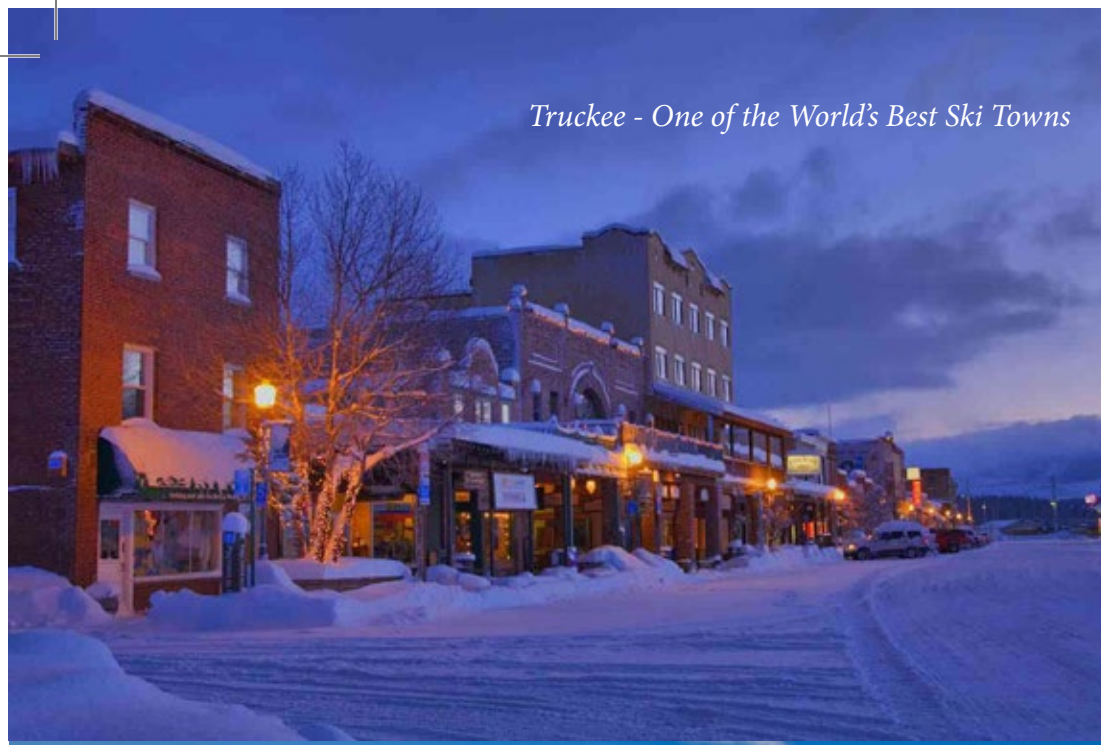

12 Ski Resorts to Choose From

Truckee - One of the World's Best Ski Towns