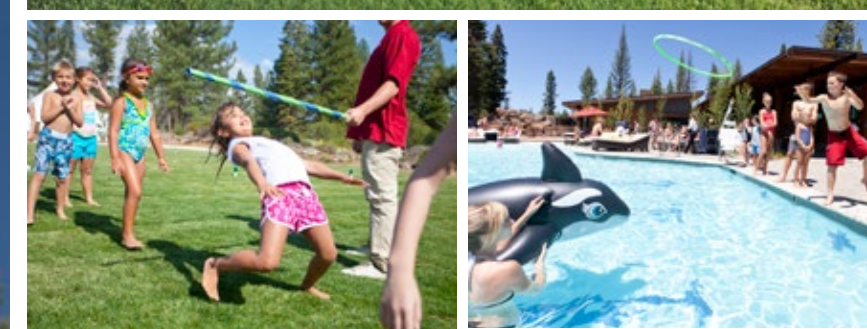

# Four Seasons Of Family Fun.

Throughout the year, the Schaffer's Mill Clubhouse is your family's place to meet and enjoy a meal or just a quick snack before, during or after your latest adventure. *The Market* has a full menu of freshly prepared sandwiches and soups along with a selection of wines and beers. *The Whipsaw* is where you can get something great on-the-go. Whether you take a seat inside or on the patio, *The Horn* is the spot to relax with your favorite beverage and appetizer while taking in the best views of Northstar found anywhere.

Give Them Memories They'll  
Cherish Forever.

Discover how inspired you can be by this unique lifestyle that fosters the enjoyment of the great outdoors all year long.

Club Members can take advantage of our *Club Fun* program, which includes complimentary use of bikes, fly rods, sports equipment and snowshoes. The kids will love our *Schaffer's Mill Adventures Program*, which provides unforgettable experiences from mountain biking and tennis to hiking and fly fishing. For busy moms and dads, the Club Concierge will be on hand to help with arranging events, home services and more. For more adventures, the neighboring Tahoe National Forest is all yours. Whatever you choose, you'll find everything you need to keep the family bright and busy throughout the year.