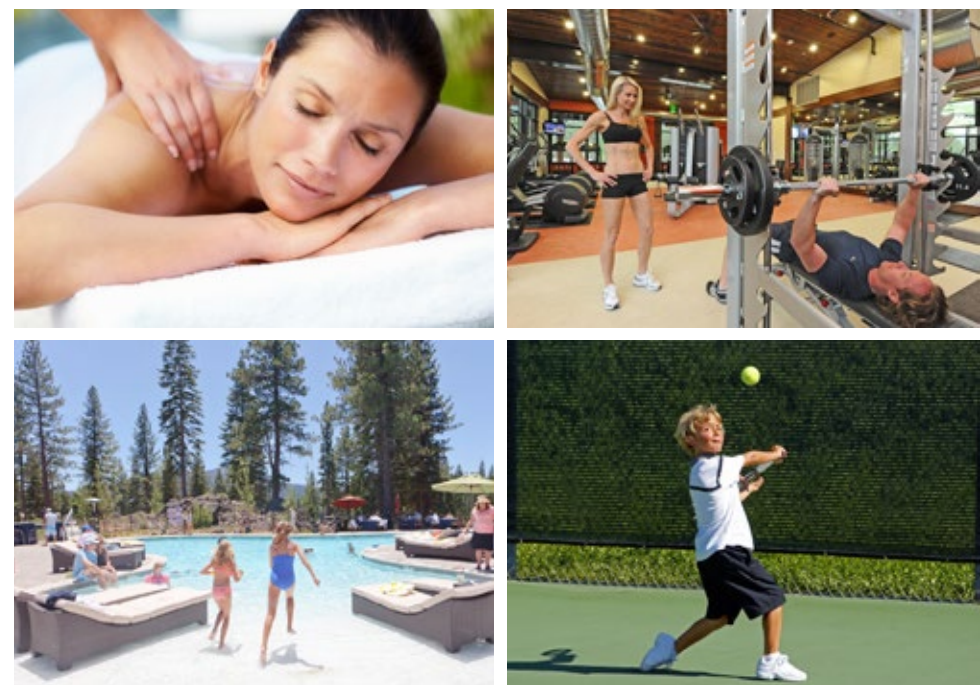

# Making Lake Tahoe Your Family's Personal Playground.

As one of the world's most coveted skiing and snowboarding destinations, Lake Tahoe is renowned for its incredible variety of winter activities for adventurers and fun-seekers of every age. The famous Northstar and Squaw Valley ski resorts are just minutes away from Schaffer's Mill. What's more, you will enjoy special, stress free access to them with our year-round shuttle service. So there is no need to search for parking or take the long trek from your car to the slopes - we'll drop you off right in front of the villages. We eliminate the hassles, giving you more time on the slopes and more time to enjoy your après ski.

- Ski and snowboard storage
- Boot dryers and day lockers
- Snacks, coffee, tea, hot chocolate and water
- A comfortable lounge with large TV's to catch up on the latest scores and news
- Entertainment for kids and families

# The Community And Club For All Ages.

At Schaffer's Mill, it's all about two things - family and fun. With the unique club amenities, you and your family can enjoy all that Tahoe has to offer in grand fashion. The new Clubhouse complex is your vibrant community gathering place. Play at the resort-style Family Pool and order drinks and treats from *Peg's at Poolside*. At the adults only Schaffer's Hot Springs, nestled amongst rock outcroppings, enjoy a refreshment while the soothing jets and warm waters refresh your body. There's the *Li'l Mill Play Area* for the little ones. *Schaffer's Square* hosts live concerts, holiday celebrations and movie nights. *The Racquet Club* has tennis and pickle ball.